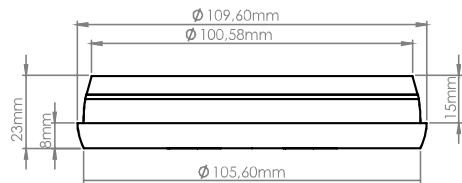

TFA-0120

UNIVERSAL DETECTOR BASE

Teknim TFA-0120 Universal detector base is developed to be used with all Teknim Fire detectors. Insert type contact structure minimizes non-contact problems on the field.